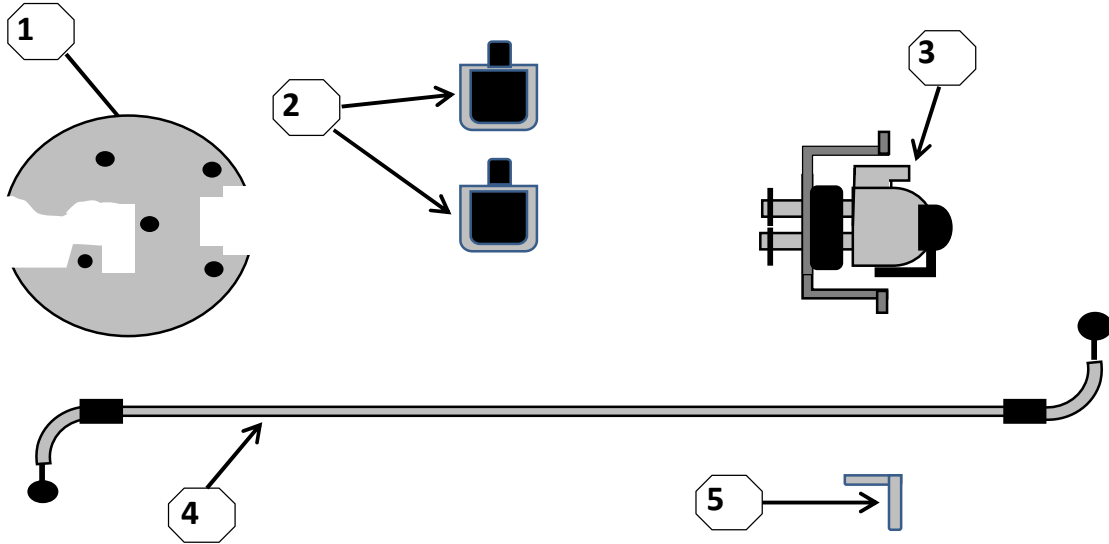

PARKING BRAKE

D-MCT TY55 / TY90

NO	PART NUMBER	DESCRIPTION	QUANT.	OTHERS
1	25Y 900	BRACKET CALIPER	1	
2	8C9 98010	BRAKE PAD, SET	1	
3	140 4876-1	CALIPER, COMPL.	1	
4	203 80615-1	CALBLE ASSY, COMPL.	1	
5	25Y 902-1	BRACE, CABLE	1