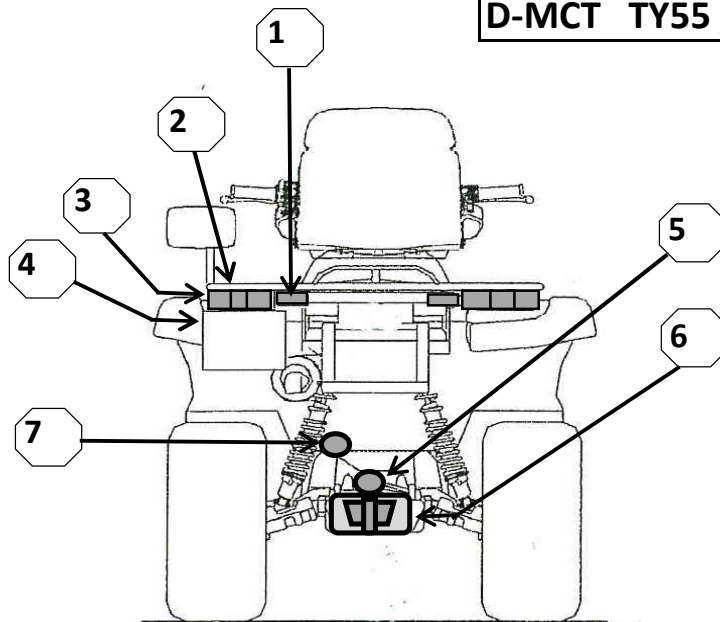

REAR LIGHT AND COUPLING DEVICES

D-MCT TY55 / TY90

NO	PART NUMBER	DESCRIPTION		QUANT.	OTHERS
1	199 2959	REAR REFLECTOR	HELLA E17 02338	1	
	199 2667	<i>alternative</i>	HELLA E1 221353	(1)	
2	112 1146	REAR LAMP RIGHT	HELLA E1 02130	1	
	118 1478	<i>alternative</i>	JOKON E1 53329	(1)	
	112 1153	REAR LAMP LEFT	HELLA E1 02130	1	
	118 1481	<i>alternative</i>	JOKON E1 53329	(1)	
3	T40Y 900	BRACKET LAMP, MASTER RIGHT		1	
	T40Y 901		LEFT	1	
	T40Y 902	ANGLE BRACKET		2	
4	89A 000	HOLDER, LICENSE PLATE		1	
5	T50 39	REAR COUPLING	MONOFLEX	1	
	MH 310F3	<i>alternative</i>	ORLANDI	(1)	
6	T99Y 904	MOUNTING PLATE COMPL	MONOFLEX	1	
	T99Y 900-2	<i>alternative</i>	ORLANDI	(1)	
7	146 0151	CONNECTOR TO TRAILER		1