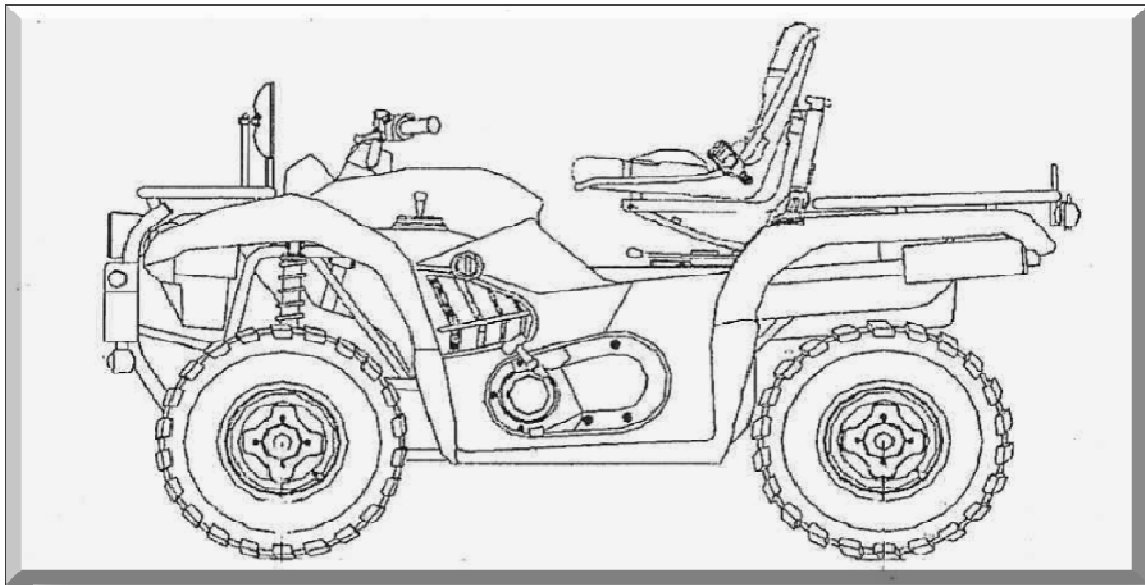

## D-MCT TRAKTOR GRIZZLY 550 - 700 TY55 - TY 90

Page 2	<i>FRONT LIGHT AND COUPLING DEVICES</i>
Page 3	<i>REAR LIGHT AND COUPLING DEVICES</i>
Page 4	<i>PARKING BRAKE</i>
Page 5	<i>CLAXON AND DRIVER SEAT</i>
Page 6	<i>SWITCHES AND CONTROL LAMP</i>
Page 7	<i>CABLE, HARNESS, RELAY</i>