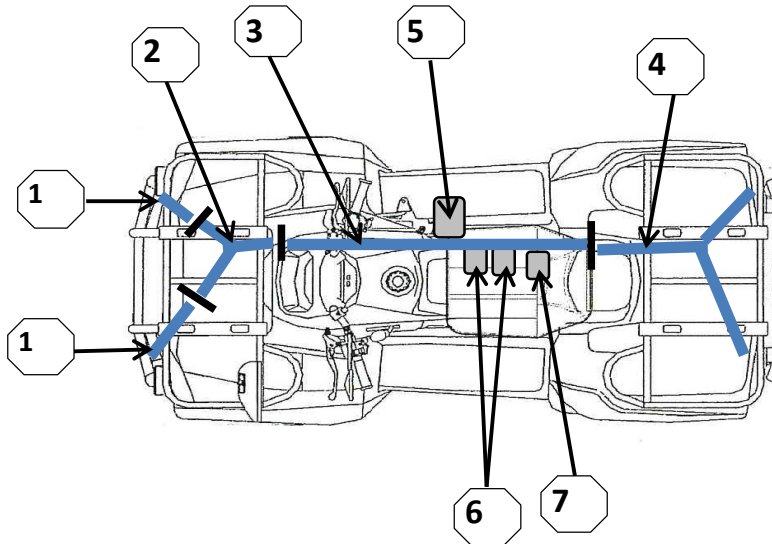

# SWITCHES AND CONTROL LAMP

D-MCT TY55 / TY90

NO	PART NUMBER	DESCRIPTION	QUANT.	OTHERS
1	EX25 054J00	MAIN SWITCH, LIGTH DEVICES	1	
2	240 038	ENGINE STOP SWITCH, DOMINO	1	
3	100 32206	CONTROL LAMP TRAILER INDICATORS	1	

# CABLE, HARNESS, RELAY

Page 7

D-MCT TY55 / TY90

NO	PART NUMBER	DESCRIPTION	QUANT.	OTHERS
1	410 1034	CONNECTING CABLE, FRONT LIGHT	2	
2	EX25 052A00	HARNESS, FRONT	1	
3	EX25 052B00	HARNESS, CENTER	1	
4	EX25 052C00	HARNESS, REAR	1	
5	EX25 038E00	SPEED LIMITER	1	
6	HN13 001A00	POWER RELAY	2	
7	EX25 355E00	FLASHER RELAY	1	