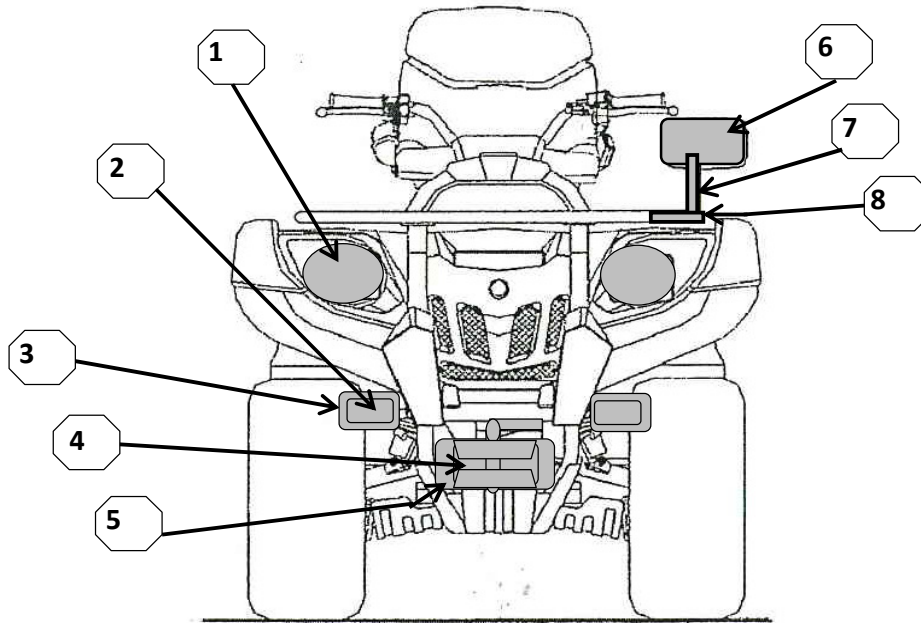

FRONT LIGHT AND COUPLING DEVICES

Page 2

D-MCT TY55 / TY90

NO	PART NUMBER	DESCRIPTION	QUANT.	OTHERS
1	222 038	FRONT HEADLAMP	JUTE E9, 001014	2
2	112 5702	FRONT INDICATOR / POS.LIGHT	HELLA E1, 42712	2
	199 0559	<i>alternative</i>	HELLA E1, 53259	(2)
3	T10A 000	HOLDER, FRONT INDICATOR		2
4	T99U 900-1	FRONT COUPLING DEVICE		1
5	T99Y 900	MOUNTING PLATE, COUPLING		1
6	T71 21320	REAR MIRROR	BRITAX, e11, 26324	1
	T24 06035	<i>alternative</i>	MEKRA, e1, 14035	(1)
7	T70A 001	ROD, REAR MIRROR		1
8	T70Y 900	BRACKET, MIRROR		1