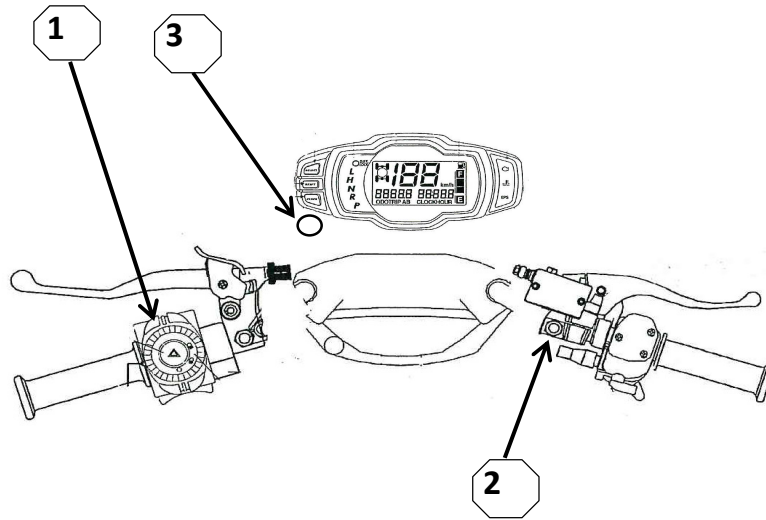

# CLAXON AND DRIVER SEAT

D-MCT TY55 / TY90

NO	PART NUMBER	DESCRIPTION	QUANT.	OTHERS
1	T300	DRIVER SEAT	PILOT, e1 0017	1
	TSP 200	<i>alternative</i>	PILOT, e1 0014	(1)
2	T50Y 900-1	MOUNTING PLATE, SEAT		1 (SET)
3	010 45D00	HORN / CLAXON	LEONELLI, E9 011133	1
	215 450	<i>alternative</i>	ECIE, E9 014022	(1)
	114 5139	<i>alternative</i>	HELLA, E1 02011	(1)
	215 452	<i>alternative</i>	NIKI / YARTON, E13	(1)

# SWITCHES AND CONTROL LAMP

D-MCT TY55 / TY90

NO	PART NUMBER	DESCRIPTION	QUANT.	OTHERS
1	EX25 054J00	MAIN SWITCH, LIGTH DEVICES	1	
2	240 038	ENGINE STOP SWITCH, DOMINO	1	
3	100 32206	CONTROL LAMP TRAILER INDICATORS	1	